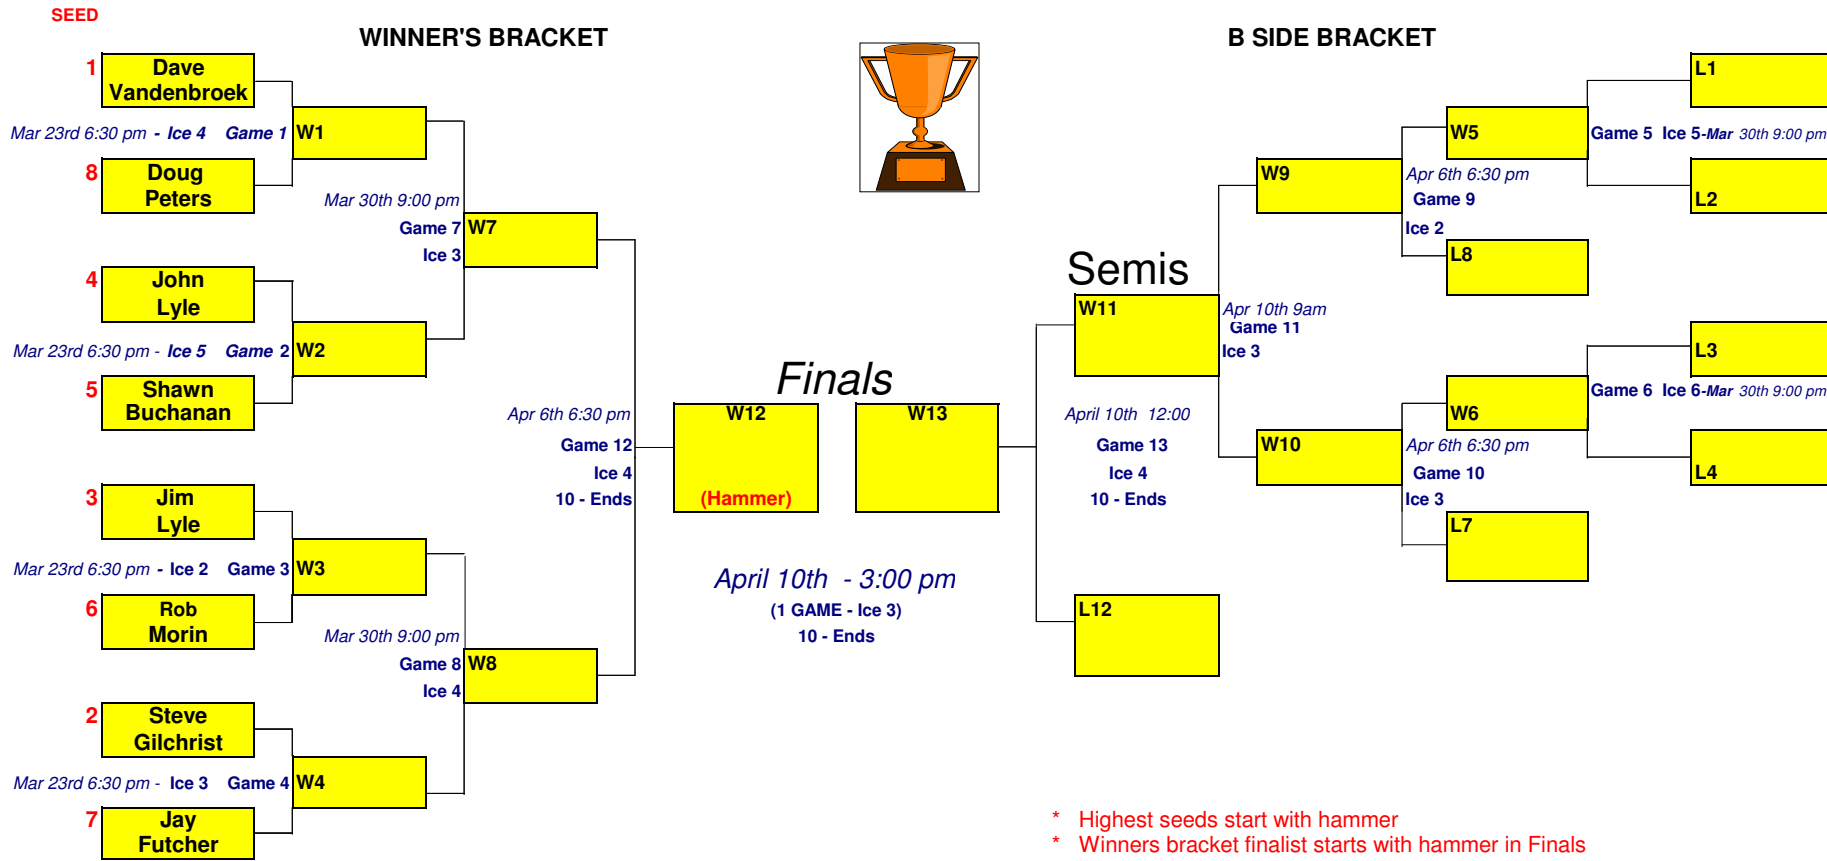

Tuesday Nite Competitive

Club Championship

- * Highest seeds start with hammer
- * Winners bracket finalist starts with hammer in Finals
- * All games (8) ends except for Semis and Finals - (10) ends