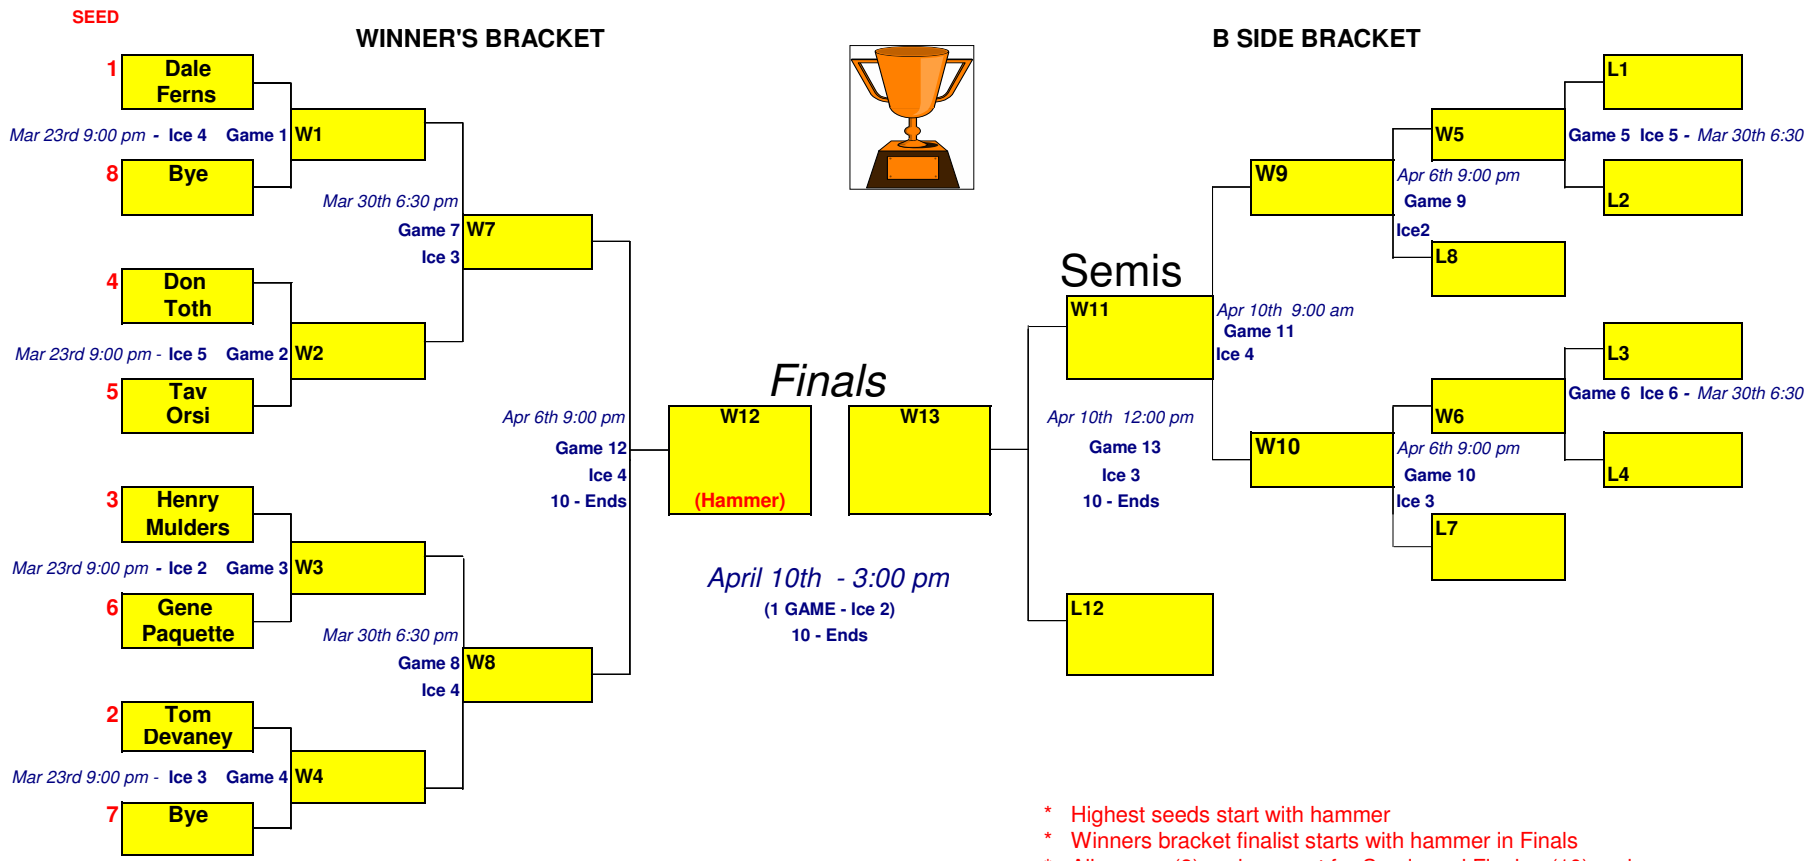

Mens League Playoffs  
**Tuesday Nite Competitive**  
*League Championship*

- \* Highest seeds start with hammer
- \* Winners bracket finalist starts with hammer in Finals
- \* All games (8) ends except for Semis and Finals - (10) ends